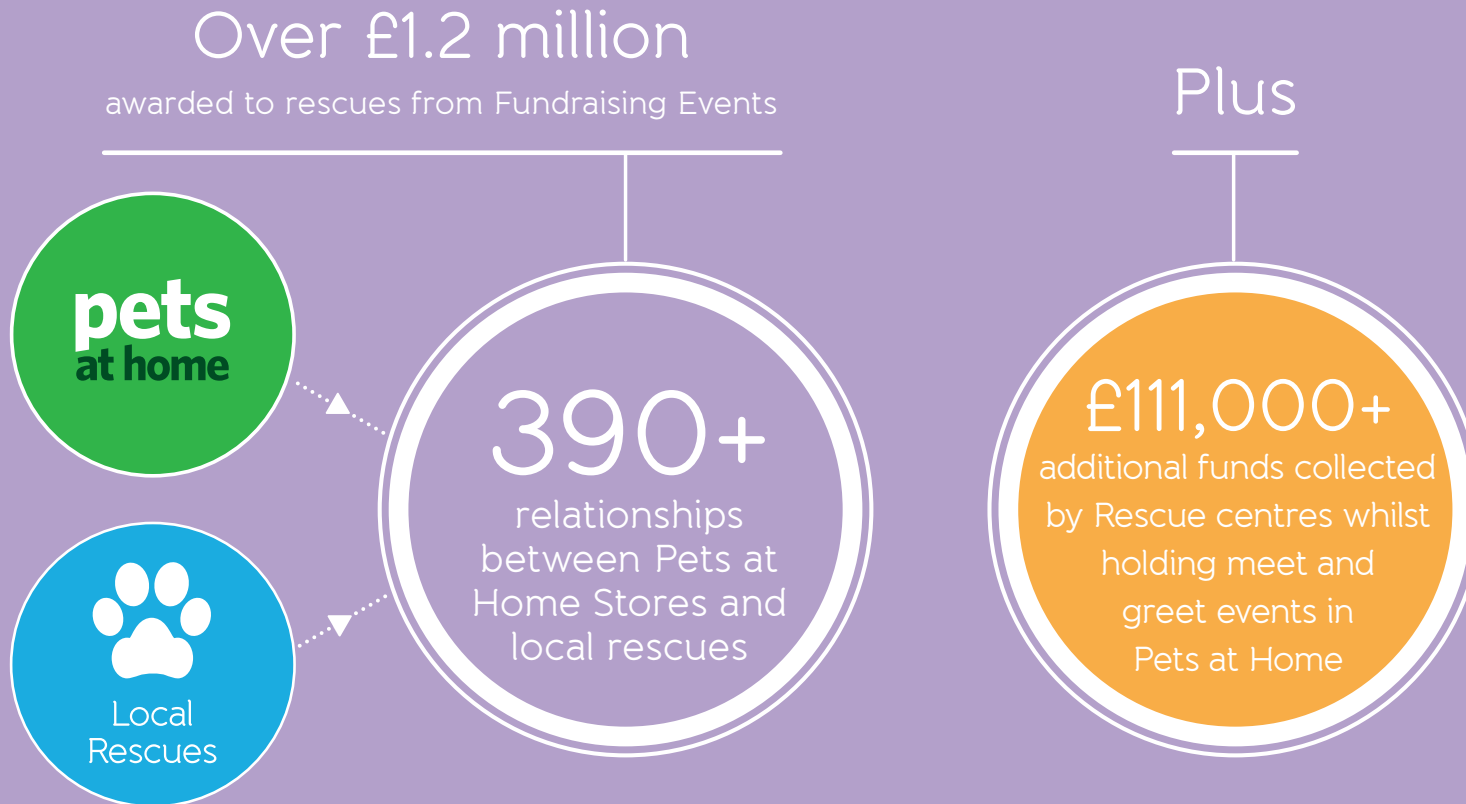

The 2019 Christmas Appeal – Santa Paws - ran for just over four weeks, and broke records by raising over £1.8 million. The appeal asks Pets at Home customers to donate 50p to help a rescue pet in need at Christmas and this simple message inspired more than three and a half million donations. Rescue centres were in store to support the appeal and benefitted directly from the money raised.

We'd like to extend a huge thank you to all of our supporters, to Pets at Home customers and to the amazing store teams who have made a huge difference to rescue pets in need.

Charity of the Year Programme

This year Support Adoption For Pets launched its 'Charity of The Year' programme. This gave an opportunity for one pet rescue and one Pets at Home store to work together to raise funds and awareness for the rescue. At the end of a successful year of fundraising and working collaboratively

together the store award the rescue with half the funds that have been raised by the store within that year. The other half of the funds raised is used within the grant programme to help more rescues in need across the country.